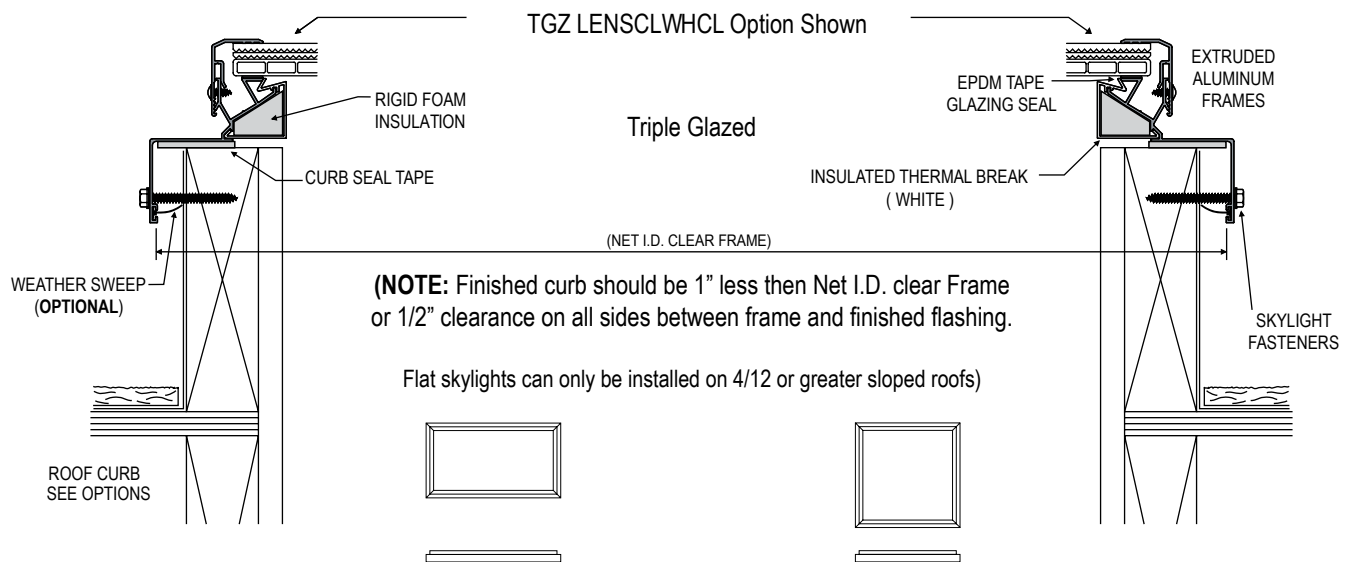

Flat Style Triple Glazed Fixed Skylights

Frame Model 800MD

KEY FEATURES

Residential Use
For Excessive Roof Pitch Application
Bronze or Mill Finish

PRODUCT PROFILE

Details Not To Scale

SPECIFICATIONS

Skylights shall be Sunoptics model 800MD (curb mounted) as manufactured by Sunoptics Skylights, 6201 27th Street, Sacramento Ca. 95822 916/395-4700

Skylights shall be glazed ready for installation.

Skylight frames shall be fabricated from 6063 T6 aluminum, finish as specified by architect. Frames shall have integral condensation and weepage gutters which drain interior moisture to the outside. Corners shall be mitered and welded. Skylight frames shall be insulated and thermally broken. The acrylic glazing shall be separated from the skylight frame with an EPDM rubber air seal gasket.