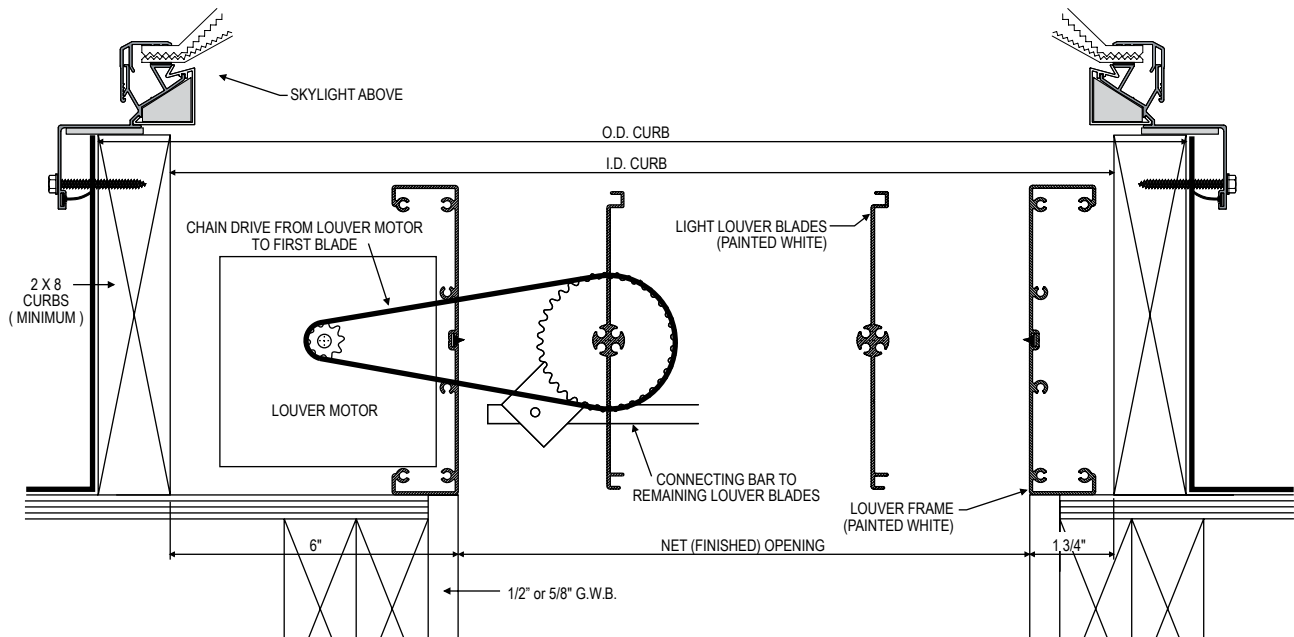

Motorized Light Louvers

With Exterior Motor

Frame Model 900

KEY FEATURES

Exterior motor mount for new construction

PRODUCT PROFILE

Details (Scale: 3" = 1'-0")

SPECIFICATIONS

Light Control Louvers shall be Sunoptics model 900 motorized as manufactured by Sunoptics Skylights, 6201 27th Street, Sacramento Ca. 95822 916/395-4700

Louvers shall be factory assembled, ready for installation.

Louver frame and blades shall be fabricated from 6063-T6 aluminum, finish to be baked on enamel, white in color.

Louver frames shall be mechanically joined at the corners. Blades shall be 6" on center, rotating on a 5/8" rigid PVC bearing. Aluminum end plates shall be fastened to the ends of each blade and act as thrust caps against the PVC bearing. End plates shall be attached to an aluminum bar on 1 side for gang operation.

A cycle test was performed on the Sunoptics Louver and successfully taken to over 2,000,000 cycles.

Motorized Light Louvers

With Exterior Motor

Frame Model 900

ORDERING LOGIC

Fixture	ID Curb Dimensions	Motor Location	Motor Type
LVR Louver	2020 23" x 23"	EXTM Exterior Motor	115VAC 115 Volt AC Motor (Default)
	2020E 24-3/8" x 24-3/8"		24VAC 24 Volt AC Motor
	2030 23" x 35"		240VAC 240 Volt AC Motor
	2030E 24-3/8" x 36-3/8"		
	2040 23" x 47"		
	2040E 24-3/8" x 48-3/8"		
	2060 23" x 71"		
	2060E 24-3/8" x 72-3/8"		
	2080 23" x 95"		
	2080E 24-3/8" x 96-3/8"		
	3030 35" x 35"		
	3030E 36-3/8" x 36-3/8"		
	3040 35" x 47"		
	3040E 36-3/8" x 48-3/8"		
	3060 35" x 71"		
	3060E 36-3/8" x 72-3/8"		
	3080 35" x 95"		
	3080E 36-3/8" x 96-3/8"		
	4040 47" x 47"		
	4040E 48-3/8" x 48-3/8"		
	4060 47" x 71"		
	4060E 48-3/8" x 72-3/8"		
	4080 48" x 96"		
	4080E 49-3/8" x 97-3/8"		
	5060 59-3/8" x 71-3/8"		